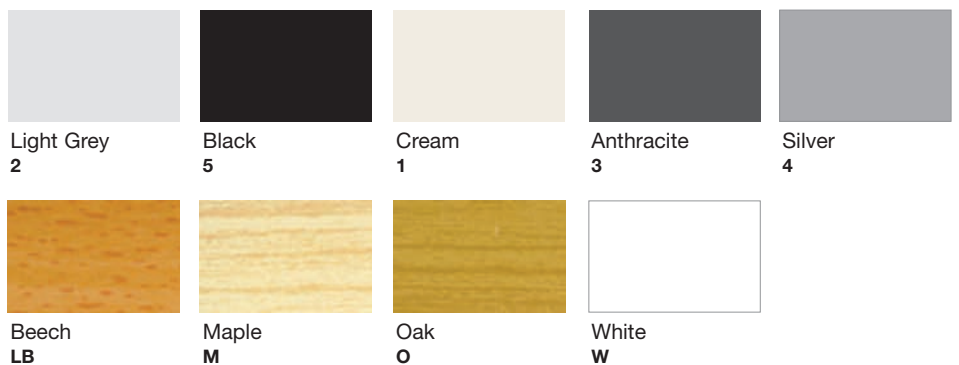

Tambour doors

The paint used by Triumph is based on coatings and processes which have been specially selected to do the least harm possible to the environment