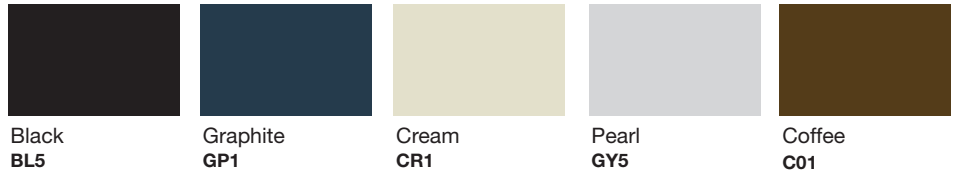

# Triumph colour finishes

## Options

This swatch is as accurate as printing will allow. Colours may vary and therefore should be used only as a guide

Please note that Everyday units are available in limited colours and tambour door options - please call for details